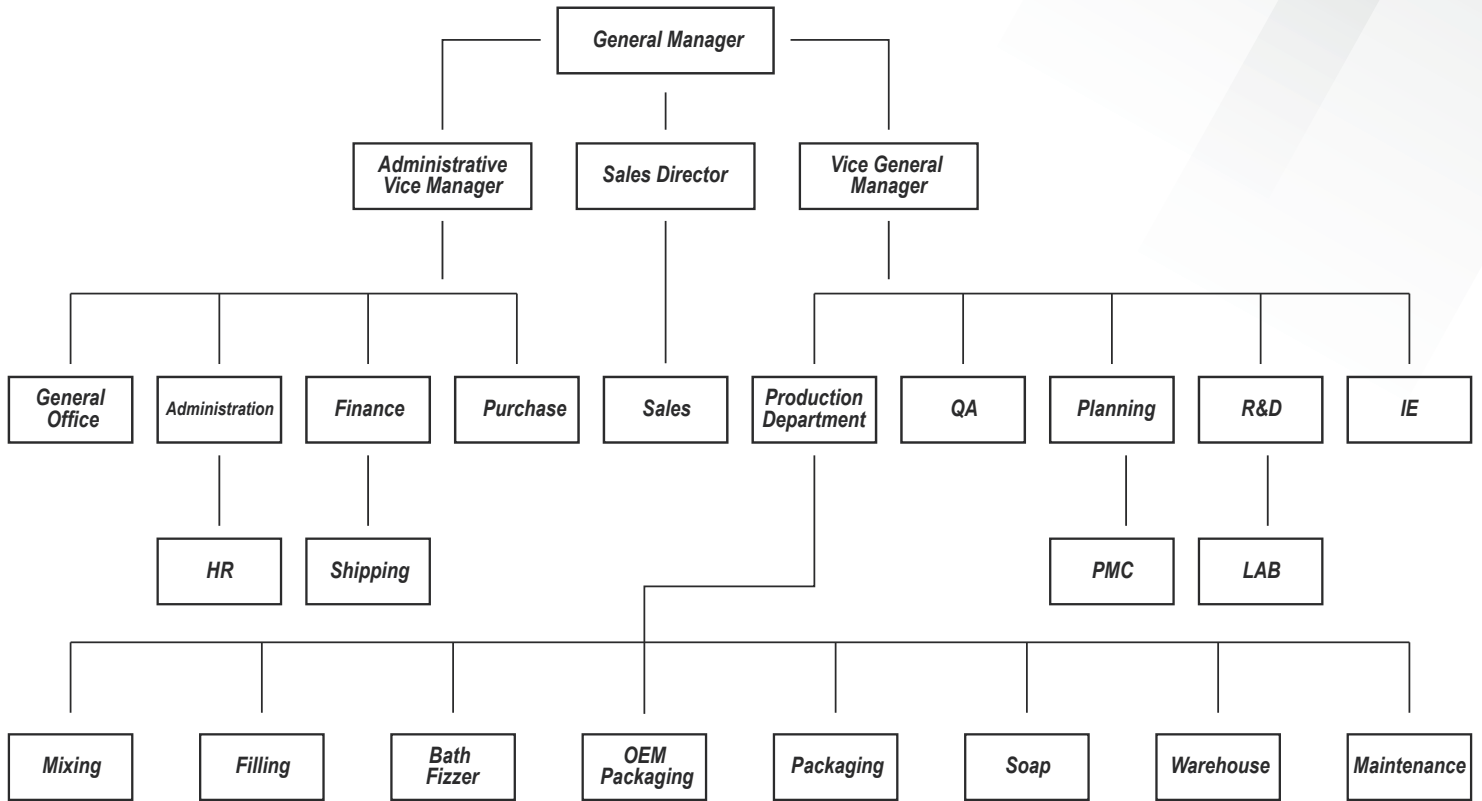

8⁺

8 Filling Lines
(Filling about 60 Tons / Day)

Cooperative Brand

Fortress Organization Chart

Business Map

Product Business

Bath Fizzer ①

FORTRESS