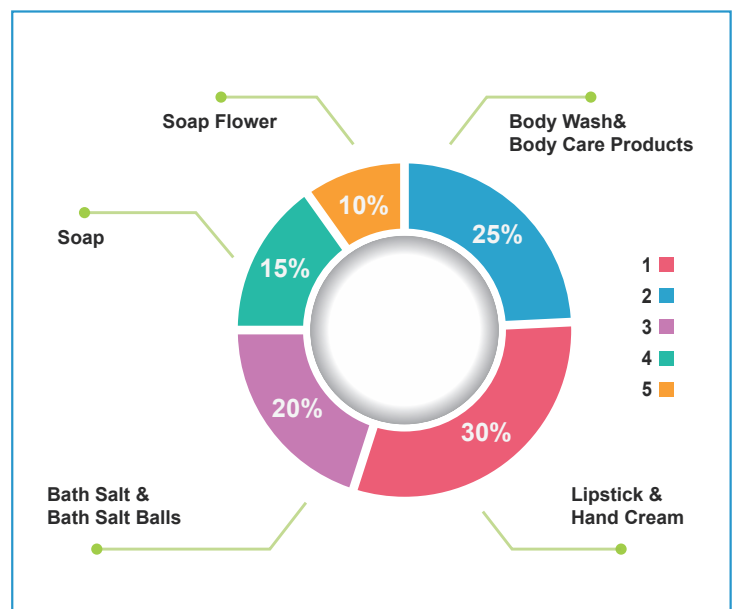

8⁺

8 Filling Lines
(Filling about 60 Tons / Day)

Cooperative Brand

Fortress Organization Chart

Business Map

Product Business

Bath Fizzer ①

FORTRESS