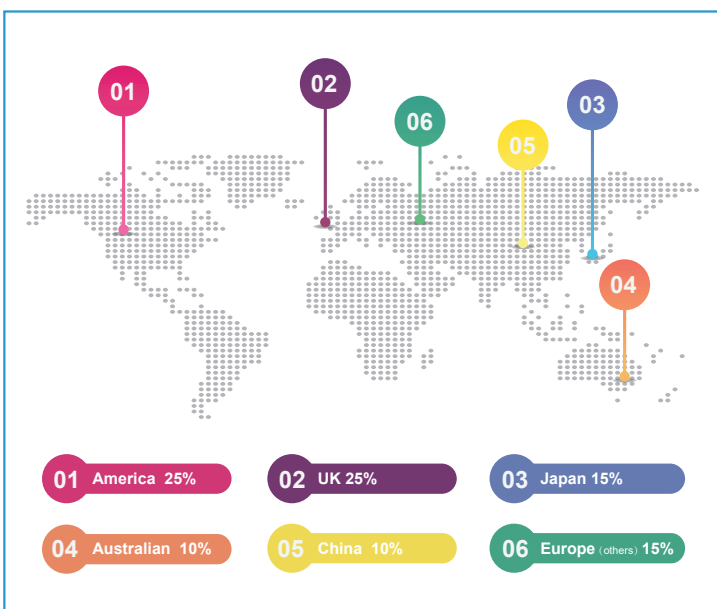

8⁺

8 Filling Lines
(Filling about 60 Tons / Day)

Cooperative Brand

Fortress Organization Chart

Business Map

Product Business

Bath Fizzer ①

FORTRESS