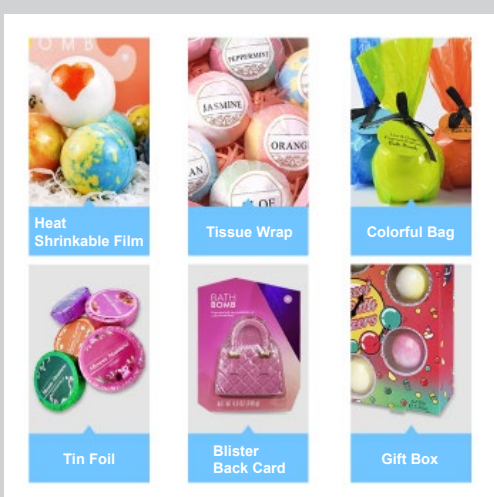

Multiple Packaging Methods