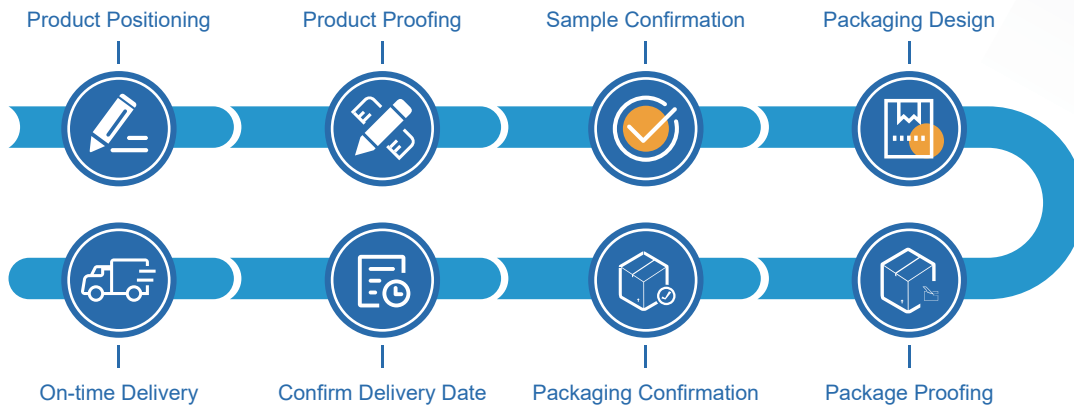

OEM Customization Process For Bath Bombs