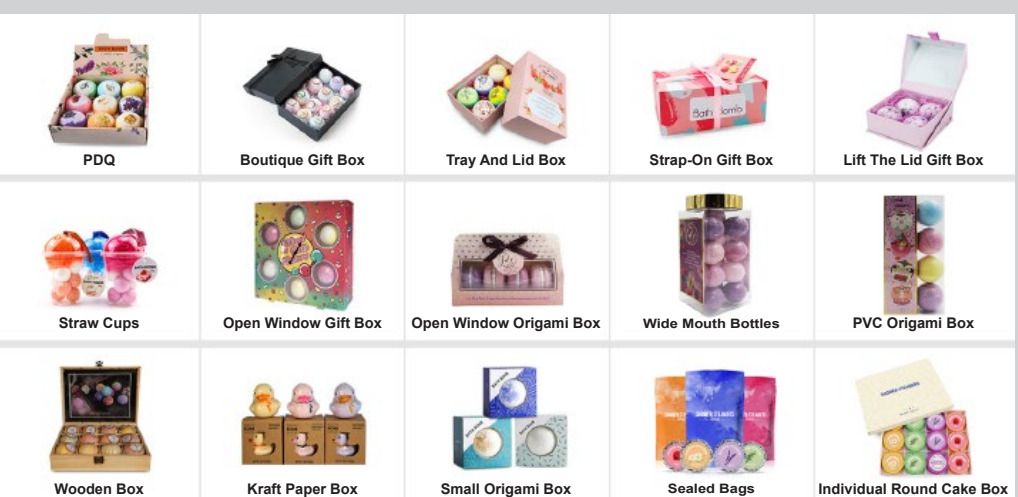

Customized Outer Packaging